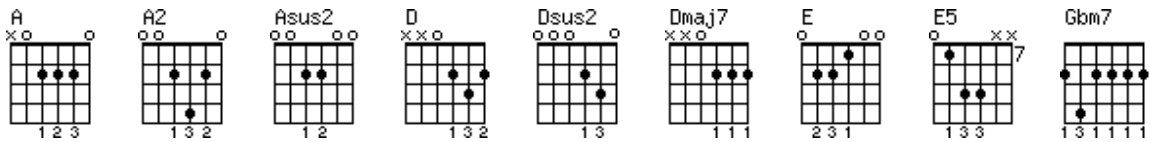

## VERSE 1:

**Gbm7 D2**  
There's a peace I've come to know  
**A E5**  
Though my heart and flesh may fail  
**Gbm7 D2**  
There's an anchor for my soul  
**A E5**  
I can say, "It is well."

**BRIDGE 2X (build to a crescendo):**

**D2 A E**  
And I hear the voice of many angels sing  
**D2 A E**  
“Worthy is the Lamb.”  
**D2 A E**  
And I hear the cry of every longing heart  
**D2 A E**  
“Worthy is the Lamb.”

**D2 A E (8-beats)**  
“Worthy is the Lamb.”

Musical Interlude 2X:

**A E Gbm7 D2**

ENDING CHORUS (softly, slowly to end):

**A E**

And I will rise when He calls my name

**Gbm7 D2**

No more sorrow, no more pain

**A E**

I will rise on eagles wings

**Gbm7 D2**

Before my God, fall on my knees

**A2 D2 A/E E**

And rise I will rise

**A2 E A**

I will riii-- -ii-----ise